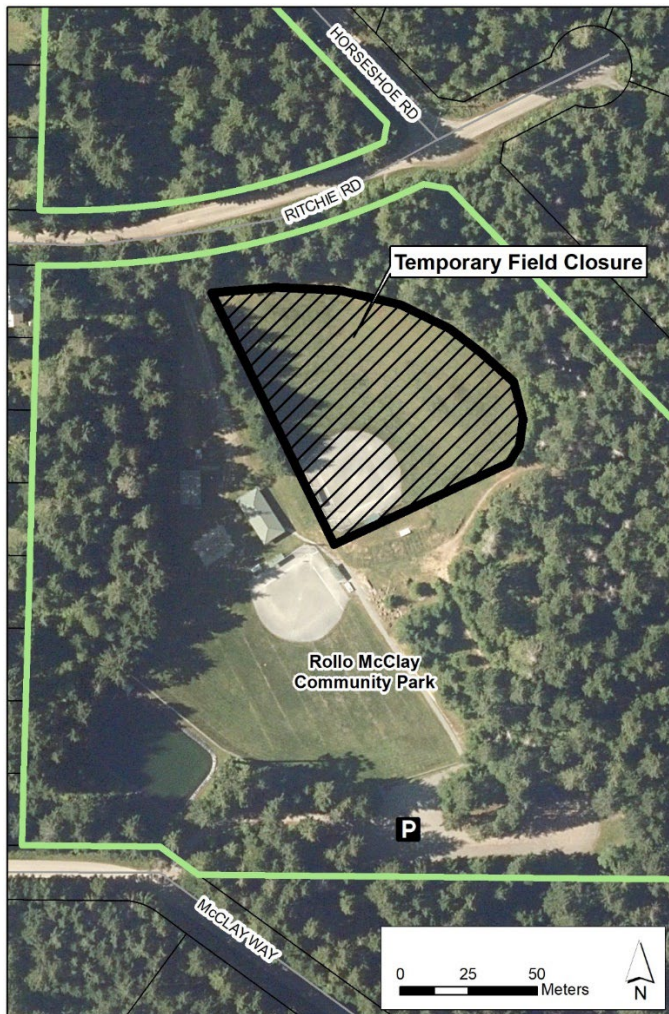

## Rollo McClay Community Park Sports Field Closure

The upper sports field (Ducky) located at Rollo McClay Community Park is closed for maintenance work to improve the playing surface. The field closure is in effect until the drought conditions have ended and the grass turf is able to establish roots strong enough to withstand sports play. The adjacent field (Dogfish) remains open during this time. Thank you for your cooperation during the temporary closure.