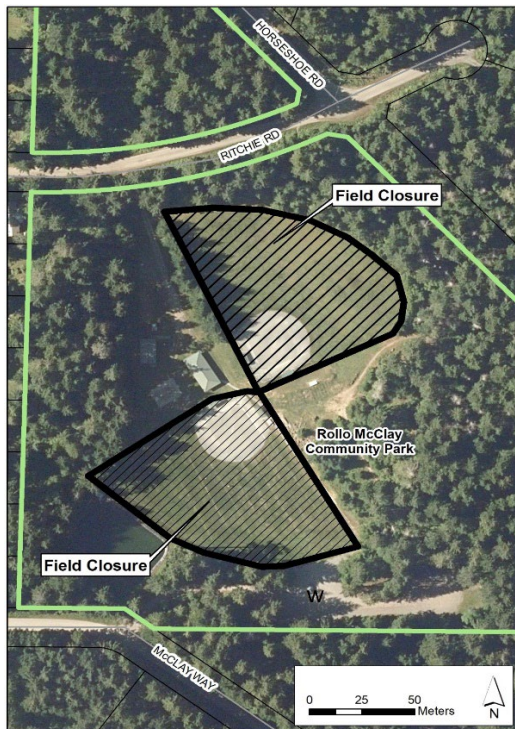

Rollo McClay Community Park Sports Field Closure

Heavy precipitation has led to saturated and soggy field conditions for the sports fields at Rollo McClay Community Park, in Electoral Area B on Gabriola Island. Both upper and lower sports fields will be temporarily closed to prevent further damage and disrepair to the playing surfaces.

The field closures are effective immediately until approximately March 15, 2024, to allow grass to self-repair. Once the field has re-opened, this alert will be removed.

The Regional District of Nanaimo requests cooperation during the field closure to allow playing surfaces to recover.