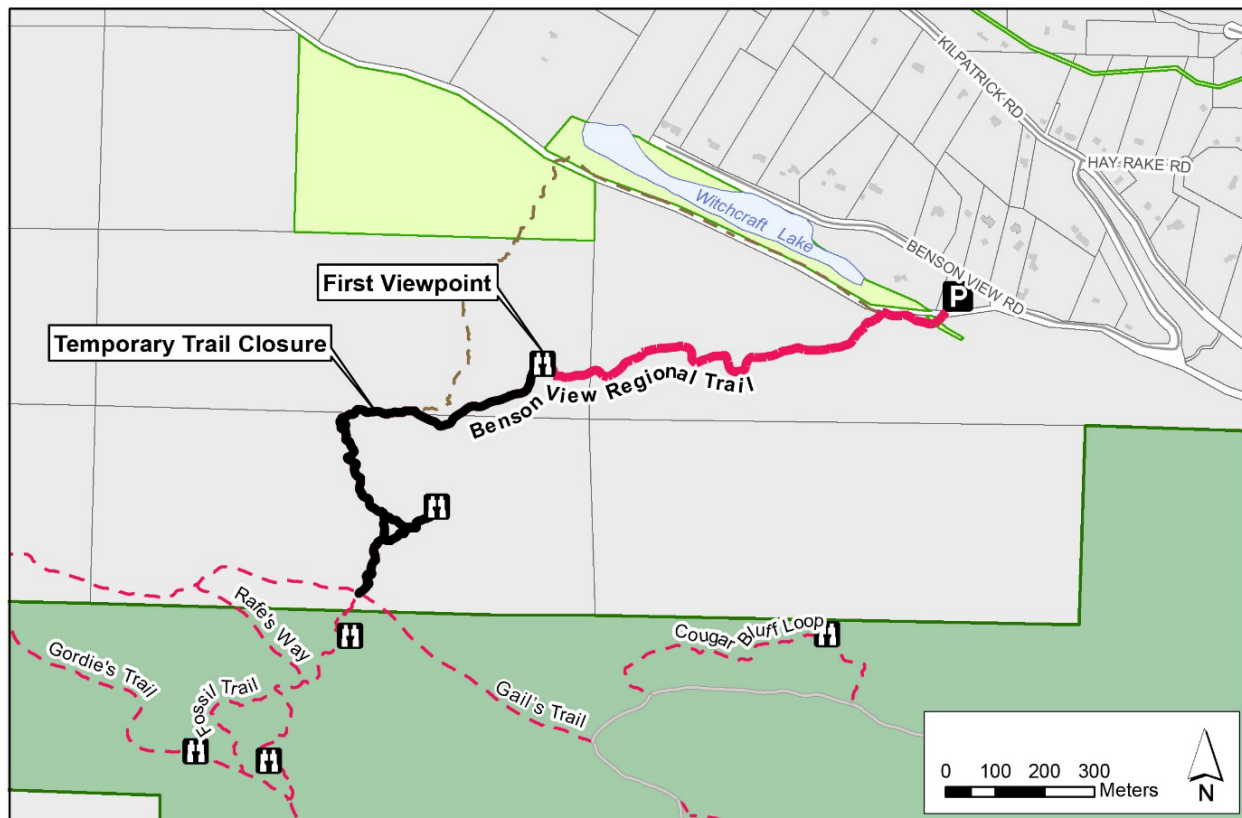

Benson View Regional Trail Temporary Closure – No Access to Mt. Benson Summit

A section of the Benson View Regional Trail will be closed April 3, 2024, to manage hazardous trees for the safety of park patrons. The work will include converting two dead cedar trees into habitat snags and laying flat dead and unstable trees near the trail. Visitors to the park will not be able to access the Mt. Benson summit from this trail during the temporary closure. Trail access to the first viewpoint will remain open.

For your safety, do not use the closed section of trail, remain alert to tree maintenance activities when using the park and obey personnel and signs posted on site.

For more information, please contact:
Parks Services
Regional District of Nanaimo
1-888-828-2069
rdnparks@rdn.bc.ca

Get Involved RDN!